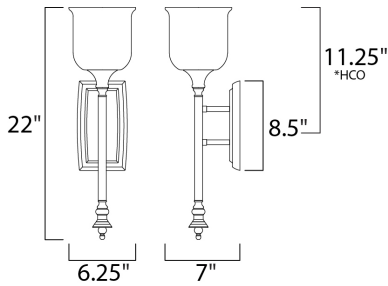

PRODUCT DESCRIPTION

Traditional fonts of Polished Nickel support Clear glass shades reminiscent of Colonial times. This ageless design has upscale appeal at an attractive price.

*height from center of outlet to the top of the fixture

MEASUREMENTS

- DIMENSION : 6.25" W x 22" H x 7" Ext
- MAX OAH : 8.5" W
- CANOPY : 4.75" H
- HANGING WEIGHT : 3.41 lb

LAMPING

- INPUT VOLTAGE : 120V
- BULB : 1 x 60W Incandescent E26 Medium , 60W Total
- BULB INCLUDED : (Not Included)
- DIMMABLE : Yes

FINISHES OPTION

- Polished Nickel

GLASS

Clear CL

MATERIAL

Steel, Glass

RATINGS

cETLus
Damp Location

ADDITIONAL

INSTALL UP/DOWN: Up/Down
OPERATING TEMPERATURE:
-20°C (-4°F), 40°C (104°F)

Always consult a qualified electrician before installing any lighting product.